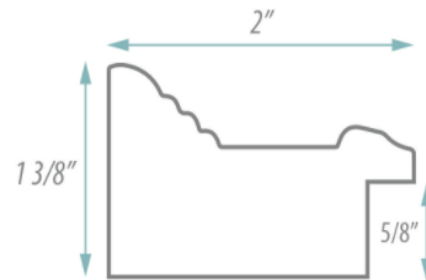

SPECIFICATION SHEET

FRAMED MIRROR

MODEL#: FM 79764-24X30

FRAMED MIRRORS COLLECTION

FEATURES:

- ONE 24X30" HIGH RESOLUTION SILVER PLATE GLASS MIRROR SIZE W/ DECORATIVE FRAME.
- "WALL HUGGER" HANGER FOR MOUNTING INCLUDED.
- STANDARD MOUNTING STYLE IS VERTICAL. FOR HORIZONTAL, PLEASE SPECIFY WHEN ORDERING.
- PACKED IN FOUR WALL (FOLDED DOUBLE WALL) CORRUGATION.
- STYLE: CLASSIC
- COLOR: BLACK/SILVER
- FINISH: ACCENT/MATTE

MIRROR FINISHES:

- FLAT POLISHED EDGE
- BEVELED EDGE

OVERALL SIZE DIMENSION: 28" WIDE X 34" HIGH X 1 3/8" DEEP